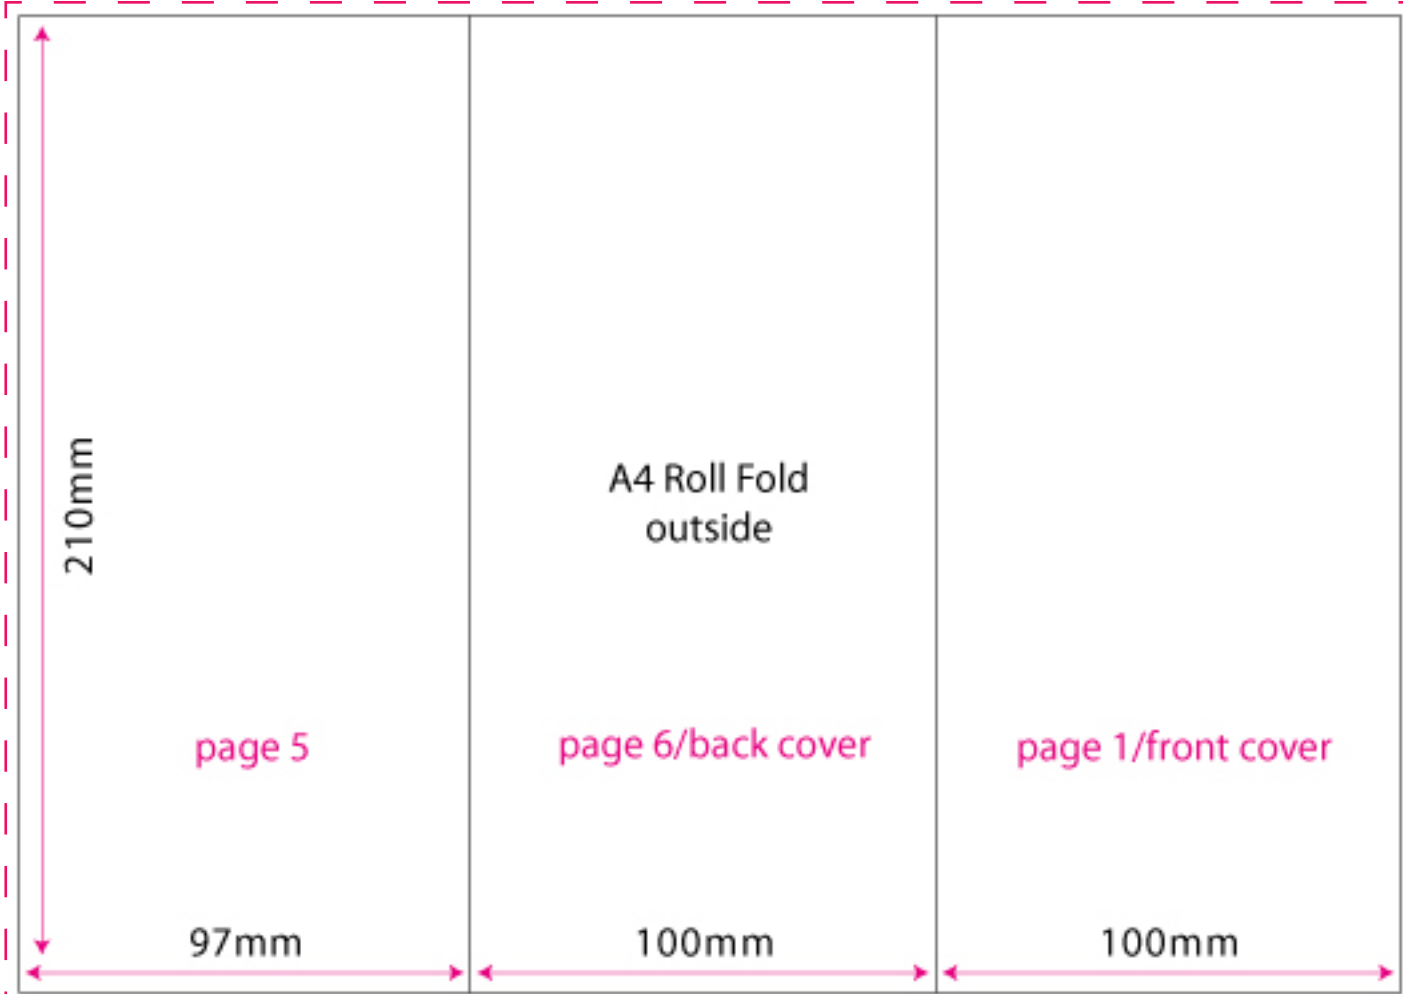

# Artwork Setup for DS A4 - Roll Folded to DL

--- 2mm Bleed (ie for A4 print size = 301x214 then trimmed to 297 x 210)