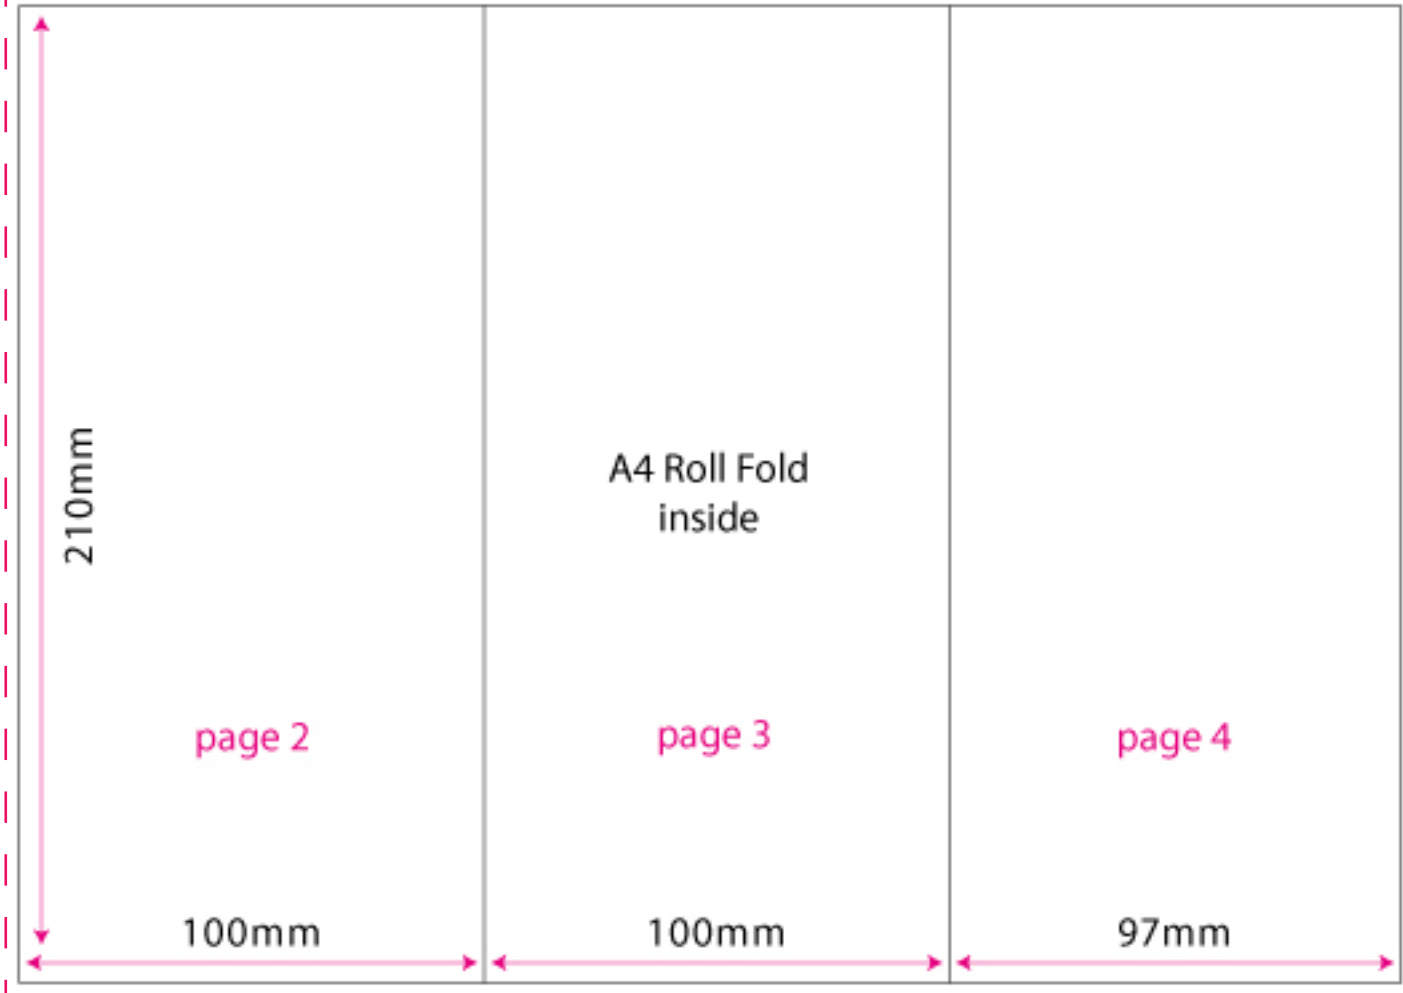

# Artwork Setup for DS A4 - Roll Folded to DL

--- 2mm Bleed (ie for A4 print size = 301x214 then trimmed to 297 x 210)